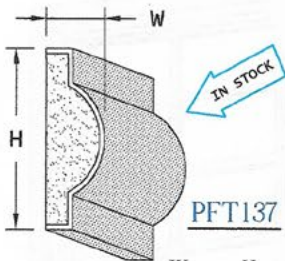

PRE-COATED FOAM window trims

PRE-COATED
FOAM

	W	H
SMALL	2-1/8" X 4"	
MEDIUM	3-1/4" X 6"	
LARGE	4-3/8" X 8"	

	W	H
SMALL	2-5/8" X 4"	
MEDIUM	4" X 6"	
LARGE	5-3/8" X 8"	

	W	H
SMALL	2-5/8" X 4"	
MEDIUM	4" X 6"	
LARGE	5-3/8" X 8"	

	W	H
SMALL	2-1/8" X 3-1/2"	
MEDIUM	3-1/4" X 5-1/2"	
LARGE	4-1/2" X 7-1/2"	

	W	H
SMALL	1-3/4" X 4"	
MEDIUM	2" X 6"	
LARGE	2-7/8" X 8"	

	W	H
SMALL	1-7/8" X 4"	
MEDIUM	2-1/2" X 6"	
LARGE	3-1/2" X 8"	

	W	H
SMALL	3" X 4"	
MEDIUM	4-1/2" X 6"	
LARGE	6" X 8"	