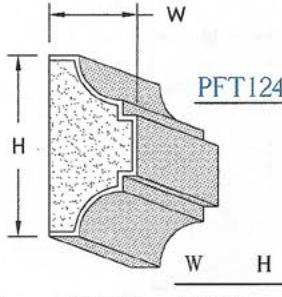

PRE-COATED FOAM window trims

PFT122

	W	H
SMALL	2-1/4" X 3-3/4"	
MEDIUM	3-1/2" X 5-3/4"	
LARGE	4-3/4" X 7-3/4"	

PFT123

	W	H
SMALL	2-1/2" X 3-3/4"	
MEDIUM	3-3/4" X 5-3/4"	
LARGE	5" X 7-3/4"	

PFT124

	W	H
SMALL	2" X 4"	
MEDIUM	3" X 6"	
LARGE	4" X 8"	

PFT125

	W	H
SMALL	3" X 4"	
MEDIUM	4-1/2" X 6"	
LARGE	6" X 8"	

PFT126

	W	H
SMALL	3" X 4"	
MEDIUM	4-1/2" X 6"	
LARGE	6" X 8"	

PFT127

	W	H
SMALL	2-7/8" X 4"	
MEDIUM	4-1/4" X 6"	
LARGE	5-3/4" X 8"	

PFT128

	W	H
SMALL	2-1/2" X 4"	
MEDIUM	3-3/4" X 6"	
LARGE	5" X 8"	