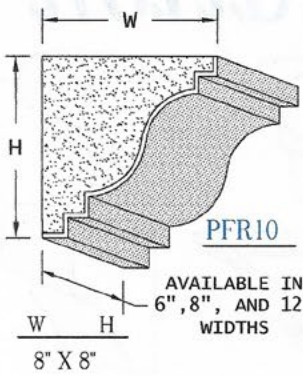

PFW09

W	H	WALL SIZE
8' X 3'		6'

PFW10

W	H	WALL SIZE
15' X 6'		6'

PRE-COATED
FOAM

PRE-COATED FOAM Corbels

414 W Redondo Beach Blvd Unit- H Gardena Ca. 90248
ph.(310) 661-0343

PRECOATED FOAM