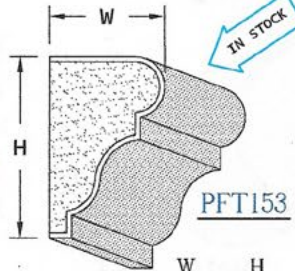

**PRE-COATED
FOAM**

PRE-COATED FOAM window trims

PFT147

	W	H
SMALL	1-3/8" X 4"	
MEDIUM	2" X 6"	
LARGE	2-5/8" X 8"	

PFT148

	W	H
SMALL	2-3/4" X 4-1/2"	
MEDIUM	3-5/8" X 6"	
LARGE	4-7/8" X 8"	

PFT149

	W	H
SMALL	1-5/8" X 4"	
MEDIUM	2-1/2" X 6"	
LARGE	3-3/8" X 8"	

PFT150

	W	H
SMALL	2-1/2" X 4"	
MEDIUM	3-3/4" X 6"	
LARGE	5" X 8"	

PFT151

	W	H
SMALL	3" X 4"	
MEDIUM	4-1/2" X 6"	
LARGE	6" X 8"	

PFT152

	W	H
SMALL	1-3/4" X 4"	
MEDIUM	2-1/2" X 6"	
LARGE	3-3/8" X 8"	

PFT153

	W	H
SMALL	2-3/4" X 4"	
MEDIUM	4" X 6"	
LARGE	5-1/2" X 8"	