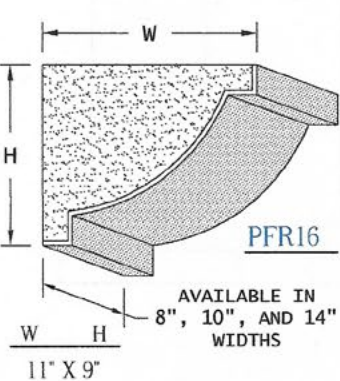

PFW09

W	H	WALL SIZE
8' X 3'		6'

PFW10

W	H	WALL SIZE
15' X 6'		6'

PRE-COATED
FOAM

PRE-COATED FOAM Corbels

414 W Redondo Beach Blvd Unit- H Gardena Ca. 90248
ph.(310) 661-0343

PRECOATED FOAM