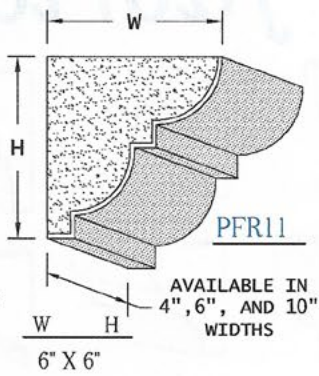

PFW09

W	H	WALL SIZE
8' X 3'		6'

PFW10

W	H	WALL SIZE
15' X 6'		6'

PRE-COATED
FOAM

PRE-COATED FOAM Corbels

414 W Redondo Beach Blvd Unit- H Gardena Ca. 90248
ph.(310) 661-0343

PRECOATED FOAM