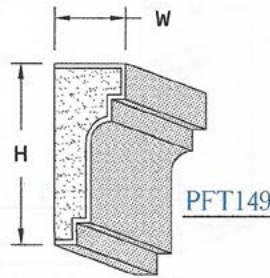

	W	H
SMALL	3-1/2" X 3-1/2"	
MEDIUM	5" X 5"	
LARGE	6-1/2" X 6-1/2"	

	W	H
SMALL	2" X 4"	
MEDIUM	3" X 6"	
LARGE	4" X 8"	

	W	H
SMALL	2" X 4"	
MEDIUM	3" X 6"	
LARGE	4" X 8"	

	W	H
SMALL	3" X 4"	
MEDIUM	4-1/2" X 6"	
LARGE	6" X 8"	

**PRE-COATED
FOAM**

PRE-COATED FOAM window trims

PFT147

	W	H
SMALL	1-3/8" X 4"	
MEDIUM	2" X 6"	
LARGE	2-5/8" X 8"	

PFT148

	W	H
SMALL	2-3/4" X 4-1/2"	
MEDIUM	3-5/8" X 6"	
LARGE	4-7/8" X 8"	

PFT149

	W	H
SMALL	1-5/8" X 4"	
MEDIUM	2-1/2" X 6"	
LARGE	3-3/8" X 8"	

PFT150

	W	H
SMALL	2-1/2" X 4"	
MEDIUM	3-3/4" X 6"	
LARGE	5" X 8"	

PFT151

	W	H
SMALL	3" X 4"	
MEDIUM	4-1/2" X 6"	
LARGE	6" X 8"	

PFT152

	W	H
SMALL	1-3/4" X 4"	
MEDIUM	2-1/2" X 6"	
LARGE	3-3/8" X 8"	

PFT153

	W	H
SMALL	2-3/4" X 4"	
MEDIUM	4" X 6"	
LARGE	5-1/2" X 8"	