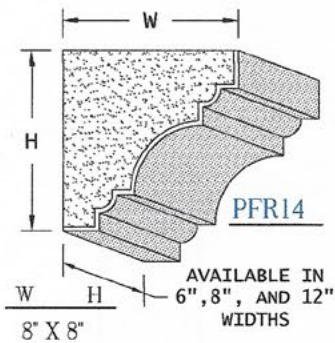

PFW09

W	H	WALL SIZE
8' X 3'		6'

PFW10

W	H	WALL SIZE
15' X 6'		6'

PRE-COATED
FOAM

PRE-COATED FOAM Corbels

414 W Redondo Beach Blvd Unit- H Gardena Ca. 90248
ph.(310) 661-0343

PRECOATED FOAM