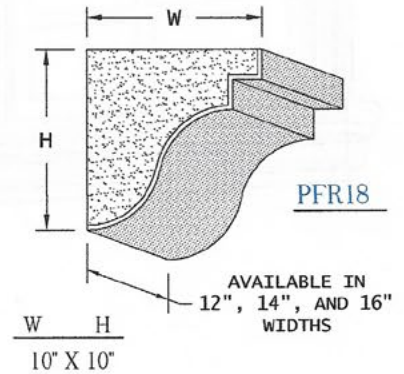

PFW09

W	H	WALL SIZE
8' X 3'		6'

PFW10

W	H	WALL SIZE
15' X 6'		6'

PRE-COATED
FOAM

PRE-COATED FOAM Corbels

414 W Redondo Beach Blvd Unit- H Gardena Ca. 90248
ph.(310) 661-0343

PRECOATED FOAM