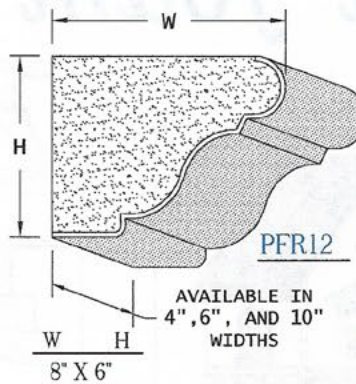

PFW05

W	H	WALL SIZE
11' X 4'		6'

PFW06

W	H	WALL SIZE
13' X 5'		7'

PFW07

W	H	WALL SIZE
13' X 6'		5'

PFW08

W	H	WALL SIZE
10' X 3'		7'

PFW09

W	H	WALL SIZE
8' X 3'		6'

PFW10

W	H	WALL SIZE
15' X 6'		6'

PRE-COATED
FOAM

PRE-COATED FOAM Corbels

414 W Redondo Beach Blvd Unit- H Gardena Ca. 90248
ph.(310) 661-0343

PRECOATED FOAM