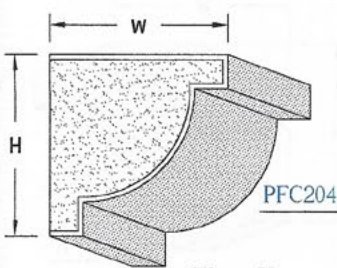

W	H
SMALL	8" X 8"	
MEDIUM	11" X 11"	
LARGE	14" X 14"