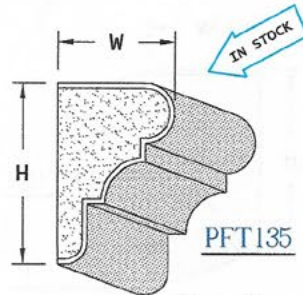

PRE-COATED FOAM window trims

PRE-COATED
FOAM

	W	H
SMALL	2-1/8" X 4"	
MEDIUM	3-1/4" X 6"	
LARGE	4-3/8" X 8"	

	W	H
SMALL	2-5/8" X 4"	
MEDIUM	4" X 6"	
LARGE	5-3/8" X 8"	

	W	H
SMALL	2-5/8" X 4"	
MEDIUM	4" X 6"	
LARGE	5-3/8" X 8"	

	W	H
SMALL	2-1/8" X 3-1/2"	
MEDIUM	3-1/4" X 5-1/2"	
LARGE	4-1/2" X 7-1/2"	

	W	H
SMALL	1-3/4" X 4"	
MEDIUM	2" X 6"	
LARGE	2-7/8" X 8"	

	W	H
SMALL	1-7/8" X 4"	
MEDIUM	2-1/2" X 6"	
LARGE	3-1/2" X 8"	

	W	H
SMALL	3" X 4"	
MEDIUM	4-1/2" X 6"	
LARGE	6" X 8"	