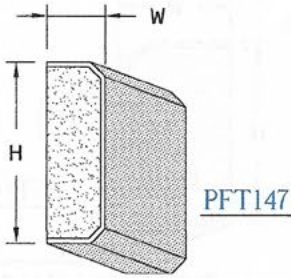

	W	H
SMALL	3-1/2" X 3-1/2"	
MEDIUM	5" X 5"	
LARGE	6-1/2" X 6-1/2"	

	W	H
SMALL	2" X 4"	
MEDIUM	3" X 6"	
LARGE	4" X 8"	

	W	H
SMALL	2" X 4"	
MEDIUM	3" X 6"	
LARGE	4" X 8"	

	W	H
SMALL	3" X 4"	
MEDIUM	4-1/2" X 6"	
LARGE	6" X 8"	

**PRE-COATED
FOAM**

PRE-COATED FOAM window trims

PFT147

	W	H
SMALL	1-3/8" X 4"	
MEDIUM	2" X 6"	
LARGE	2-5/8" X 8"	

PFT148

	W	H
SMALL	2-3/4" X 4-1/2"	
MEDIUM	3-5/8" X 6"	
LARGE	4-7/8" X 8"	

PFT149

	W	H
SMALL	1-5/8" X 4"	
MEDIUM	2-1/2" X 6"	
LARGE	3-3/8" X 8"	