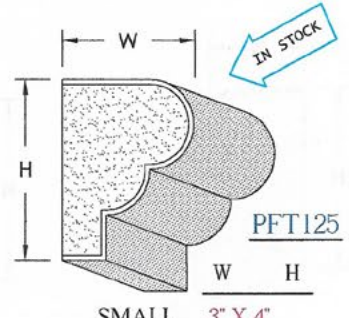

PRE-COATED FOAM window trims

PFT122

	W	H
SMALL	2-1/4" X 3-3/4"	
MEDIUM	3-1/2" X 5-3/4"	
LARGE	4-3/4" X 7-3/4"	

PFT123

	W	H
SMALL	2-1/2" X 3-3/4"	
MEDIUM	3-3/4" X 5-3/4"	
LARGE	5" X 7-3/4"	

PFT124

	W	H
SMALL	2" X 4"	
MEDIUM	3" X 6"	
LARGE	4" X 8"	