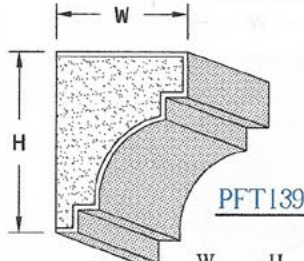

PRE-COATED FOAM window trims

PRE-COATED
FOAM

	W	H
SMALL	2-1/8" X 4"	
MEDIUM	3-1/4" X 6"	
LARGE	4-3/8" X 8"	

	W	H
SMALL	2-5/8" X 4"	
MEDIUM	4" X 6"	
LARGE	5-3/8" X 8"	

	W	H
SMALL	2-5/8" X 4"	
MEDIUM	4" X 6"	
LARGE	5-3/8" X 8"	

	W	H
SMALL	2-1/8" X 3-1/2"	
MEDIUM	3-1/4" X 5-1/2"	
LARGE	4-1/2" X 7-1/2"	

	W	H
SMALL	1-3/4" X 4"	
MEDIUM	2" X 6"	
LARGE	2-7/8" X 8"	

	W	H
SMALL	1-7/8" X 4"	
MEDIUM	2-1/2" X 6"	
LARGE	3-1/2" X 8"	

	W	H
SMALL	3" X 4"	
MEDIUM	4-1/2" X 6"	
LARGE	6" X 8"	