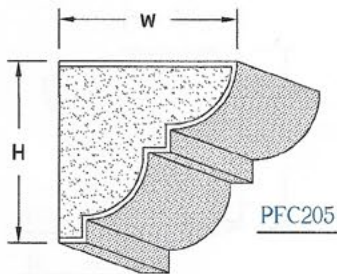

W	H
SMALL	8" X 8"	
MEDIUM	12" X 12"	
LARGE	15" X 15"