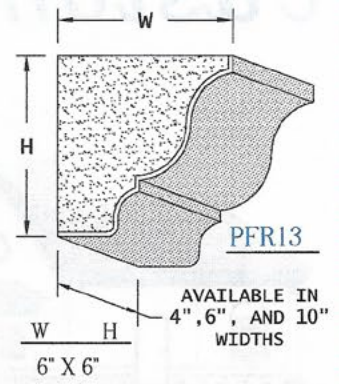

PFW09

W	H	WALL SIZE
8' X 3'		6'

PFW10

W	H	WALL SIZE
15' X 6'		6'

PRE-COATED
FOAM

PRE-COATED FOAM Corbels

414 W Redondo Beach Blvd Unit- H Gardena Ca. 90248
ph.(310) 661-0343

PRECOATED FOAM