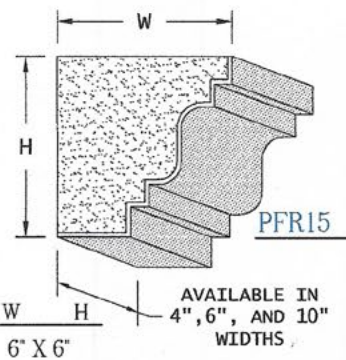

PFW09

W	H	WALL SIZE
8' X 3'		6'

PFW10

W	H	WALL SIZE
15' X 6'		6'

PRE-COATED
FOAM

PRE-COATED FOAM Corbels

414 W Redondo Beach Blvd Unit- H Gardena Ca. 90248
ph.(310) 661-0343

PRECOATED FOAM