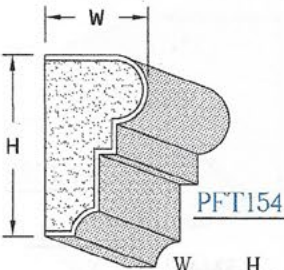

PFT154

	W	H
SMALL	2-3/8" X 4"	
MEDIUM	3-1/2" X 6"	
LARGE	4-5/8" X 8"