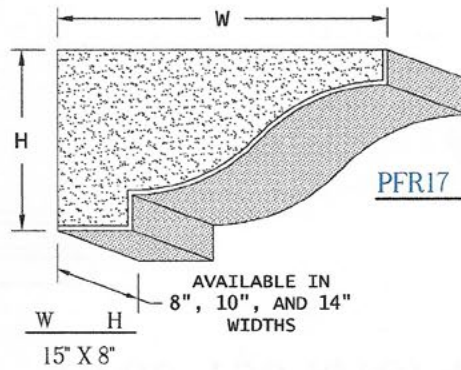

PFW09

W	H	WALL SIZE
8' X 3'		6'

PFW10

W	H	WALL SIZE
15' X 6'		6'

PRE-COATED
FOAM

PRE-COATED FOAM Corbels

414 W Redondo Beach Blvd Unit- H Gardena Ca. 90248
ph.(310) 661-0343

PRECOATED FOAM